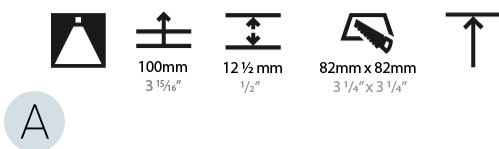

GENERAL

Series: Magiq
 Subseries: Magiq 2x2 Cell
 Brand: Prolicht
 Division: Architectural
 Mounting Type: Trimless
 Mounting Location: Ceiling
 Subcategory: Downlight

PHYSICAL

Shape: Square
 Length (mm): 70
 Length (in): 2 ¾
 Width (mm): 70
 Width (in): 2 ¾
 Height (mm): 65
 Height (in): 2 9/16
 Ceiling Thickness (mm): 12.5
 Ceiling Thickness (in): 1/2
 Min. Recessing Depth (mm): 100
 Min. Recessing Depth (in): 3 15/16
 Light Distribution: Downlight
 Weight (kg): 0.428
 Weight (lbs): 0.94
 Fixture Finish: BLK / WHI
 Fixture Material: Aluminum Die Cast
 Cut-out Measurements: 82mm / 3 1/4" x 42mm / 1 5/8"
 Upon Request: Unique Ceiling Thickness

LED

Number of LEDs: 4
 Color Temperature (°K): 2700 / 3000 / 3500 / 4000
 Max. Delivered Lumen (lm): 780 / 830 / 833 / 850
 CRI: >90 CRI
 Lamp Life (hrs): 50000
 Upon Request: Special Color Temperature

OPTICAL

Reflector: 10 / 20 / 40
 Upon Request: Special Beam Angles

RATINGS AND CERTIFICATIONS

Certified By: CSA Certified to UL and CSA Standards
 IP rating: IP20

MAGIQ 2X2 CELL TRIMLESS

A35618-

PROJECT	_____
TYPE	_____
SPECIFIER	_____
QUANTITY	_____
DATE	_____

GENERAL

Series: Magiq
 Subseries: Magiq 2x2 Cell
 Brand: Prolicht
 Division: Architectural
 Mounting Type: Recessed
 Mounting Location: Ceiling
 Subcategory: Downlight

PHYSICAL

Shape: Square
 Length (mm): 90
 Length (in): 3 ⁹/₁₆
 Width (mm): 80
 Width (in): 3 ¹/₈
 Height (mm): 64
 Height (in): 2 ¹/₂
 Ceiling Thickness (mm): 10 / 12.5 / 15 / 25 / 30
 Ceiling Thickness (in): 3/8 or 1/2 or 9/16 or 1 or 1 3/16
 Min. Recessing Depth (mm): 100
 Min. Recessing Depth (in): 3 ¹⁵/₁₆
 Light Distribution: Downlight
 Weight (kg): 0.323
 Weight (lbs): 0.71
 Fixture Finish: SSR / BKV / CWI / CRY / HAB / UFT / ITA / RUA / FTG / MYG / LOD / PUS / FRO / FUP / KIA / POP / BLS / SPG / MEY / GOH / GUM / CHC / COM / ABZ / JAG / OBR / MOS / ROR
 Holder Finish: WHI / BLK
 Fixture Material: Aluminum Die Cast
 Cut-out Measurements: 73mm / 2 7/8" x 83mm / 3 1/4"