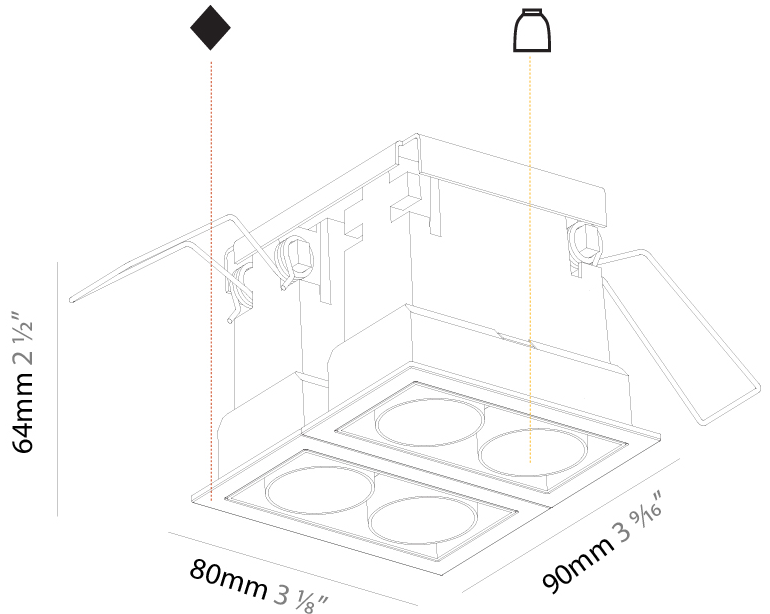

PHYSICAL

Shape: Square
Length (mm): 90
Length (in): 3 ⁹/₁₆
Width (mm): 80
Width (in): 3 ¹/₈
Height (mm): 64
Height (in): 2 ¹/₂
Ceiling Thickness (mm): 10 / 12.5 / 15 / 25 / 30
Ceiling Thickness (in): 3/8 or 1/2 or 9/16 or 1 or 1 3/16
Min. Recessing Depth (mm): 100
Min. Recessing Depth (in): 3 ¹⁵/₁₆
Light Distribution: Downlight
Weight (kg): 0.323
Weight (lbs): 0.71
Fixture Finish: SSR / BKV / CWI / CRY / HAB / UFT / ITA / RUA / FTG / MYG / LOD / PUS / FRO / FUP / KIA / POP / BLS / SPG / MEY / GOH / GUM / CHC / COM / ABZ / JAG / OBR / MOS / ROR
Holder Finish: WHI / BLK
Fixture Material: Aluminum Die Cast
Cut-out Measurements: 73mm / 2 7/8" x 83mm / 3 1/4"

ELECTRICAL

Lamp Type: LED (Zhaga Standard)
Input Wattage (W): 14.3
Total Output Wattage (W): 13
Dimming: Tri-Mode (Non-Dimming and Phase Dimming (120Vac only) and 0-10V Dimming)
Driver Included: No
Driver Location: Recessed Housing
Driver Type: Constant Current - Universal
Driver Class: Class 2
Housing: See components
Input Voltage (V): 120 - 277
Constant Current (MA): 1050

LED

Number of LEDs: 4
Color Temperature (°K): 2700 / 3000 / 3500 / 4000
Max. Delivered Lumen (lm): 781 / 852 / 869 / 887
Nominal Lumen (lm): 880 / 930 / 941 / 960
CRI: >90 CRI
Lamp Life (hrs): 50000

OPTICAL

Reflector°: 8 / 18 / 34

RATINGS AND CERTIFICATIONS

Certified By: CSA Certified to UL and CSA Standards
IP rating: IP20